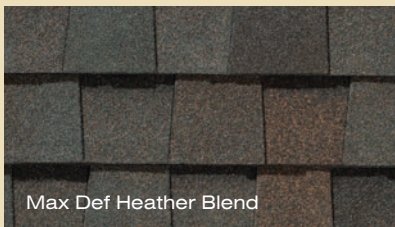

Max Def Moire Black