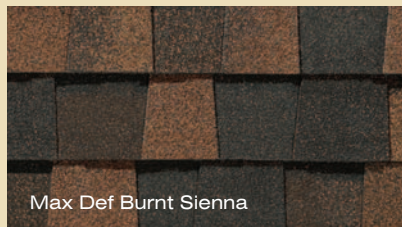

LANDMARK™ PREMIUM performs.

Lasting beauty. Exceptional durability. Peace of mind.

When you choose Landmark Premium, you make the decision that assures the beauty, durability and security of your home for generations.

Landmark Premium is engineered to outperform ordinary roofing in every category, keeping you comfortable, your home protected, and your peace-of-mind intact for years to come with a transferable warranty that's a leader in the industry.

With Max Def colors, a new dimension is added to shingles with a richer mixture of surface granules. You get a brighter, more vibrant, more dramatic appearance and depth of color. And the natural beauty of your roof shines through.

Specifications and warranty

- Two-piece laminated fiber glass-based construction
- Classic shades and dimensional appearance of natural wood or slate
- 300 lbs. per square
- Lifetime Limited Warranty
- 15-year StreakFighter™ warranty
- 10-year SureStart™ protection
- 15-year 110 mph wind-resistance warranty (Upgradable to 130 MPH with use of CertainTeed starter and CertainTeed hip and ridge)

Reaching
for the
ENERGY
STARS.

As a 2011 ENERGY STAR Sustained Excellence recipient for Energy Management, we are proud of our commitment to designing high quality, sustainable roofing products.