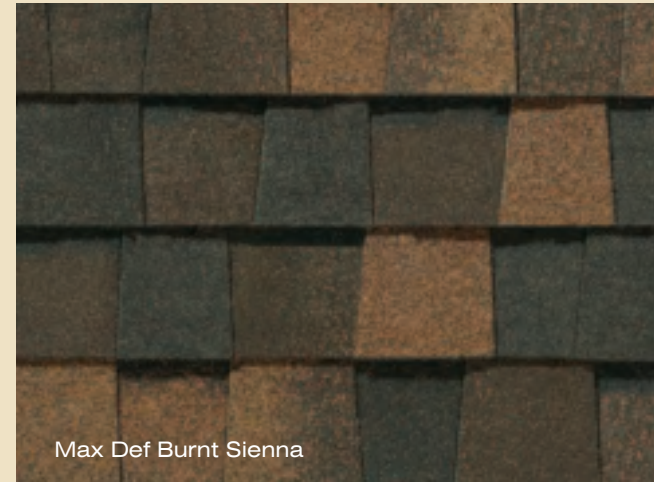

Featuring
Max Def
Colors

Available in TX, OK, LA, AR, MI and Western TN

Shown in Max Def Moire Black

NEW

max def colors

Look deeper. With Max Def, a new dimension is added to shingles with a richer mixture of surface granules. You get a brighter, more vibrant, more dramatic appearance and depth of color. And the natural beauty of your roof shines through.

traditional color palette

Landmark light and dark colors blend for a very natural look, from classic shades of grays and beige to dimensional earthtones.

**From light, inviting earthtones
to bolder, darker shades**