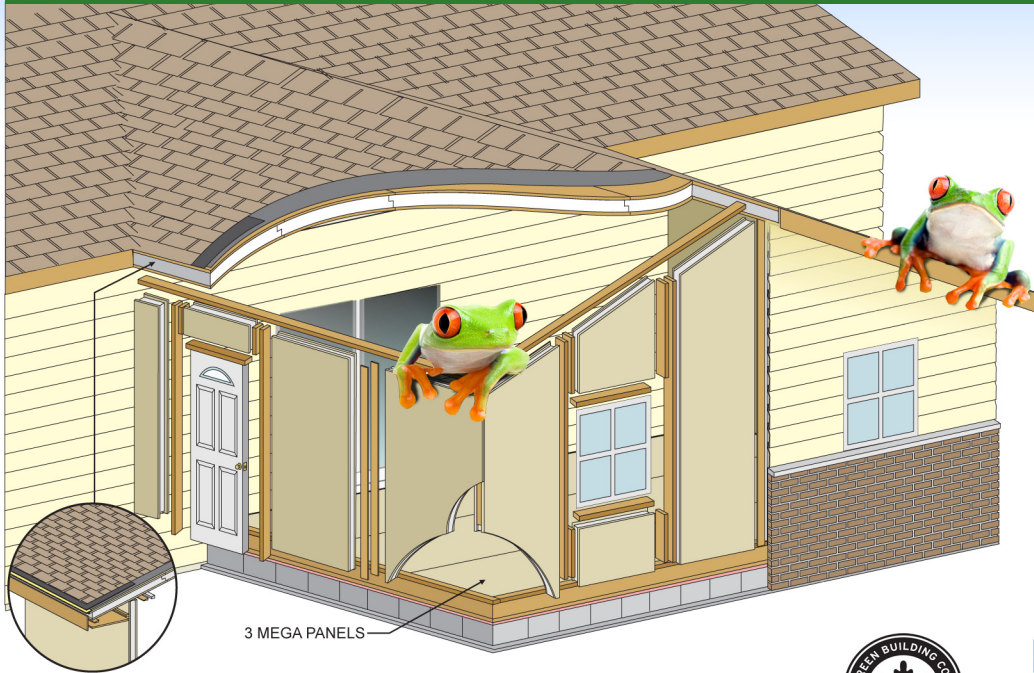

BUILDING GREENER FUTURES

CLEANER, FASTER, CHEAPER AND STRONGER!

GREEN ROOM ADDITIONS

3 MEGA PANELS

All-in-One Mega Panels The Next Generation of Construction

Sheeting, joists, studs, trusses are combined in one solid panel. With everything built right in, panels are ready to use, with no pre-framing required, making installation simple and faster. Our standard 6" panel contains EPS that is 96 times thicker than a coffee cup for a 100% thermal barrier, and a 24.3 R-Value!

Need More Space? Go Green and Save!

10' x 12' Room Packages
Starting at
\$11,400

12' x 14' Room Packages
Starting at
\$15,900

14' x 16' Room Packages
Starting at
\$21,000

16' x 16' Room Packages
Starting at
\$24,000