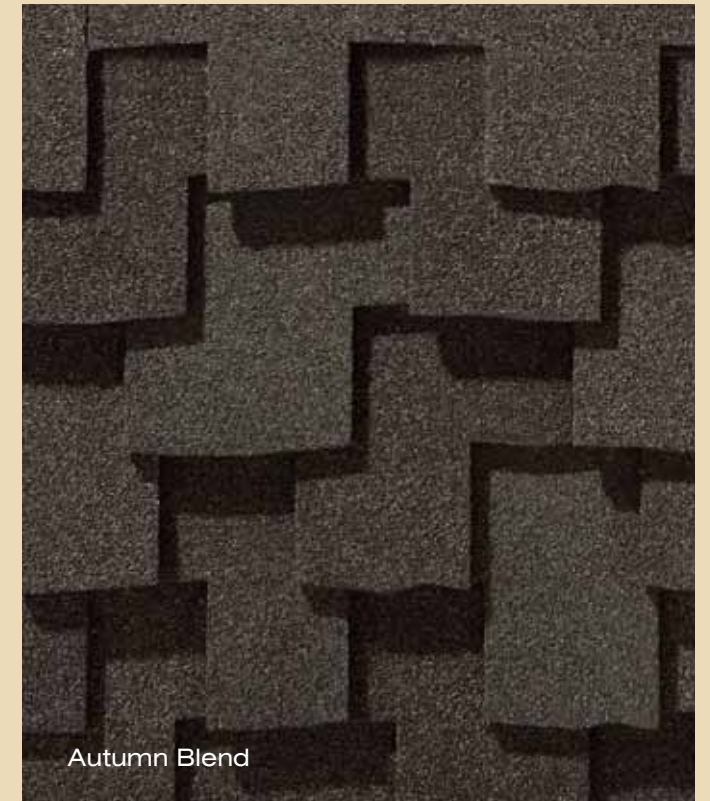

# PRESIDENTIAL SHAKE™ TL gallery

From light, inviting earth tones  
to darker, bolder hues

Country Gray

Platinum

Aged Bark

Autumn Blend

Yosemite

Spanish Tile