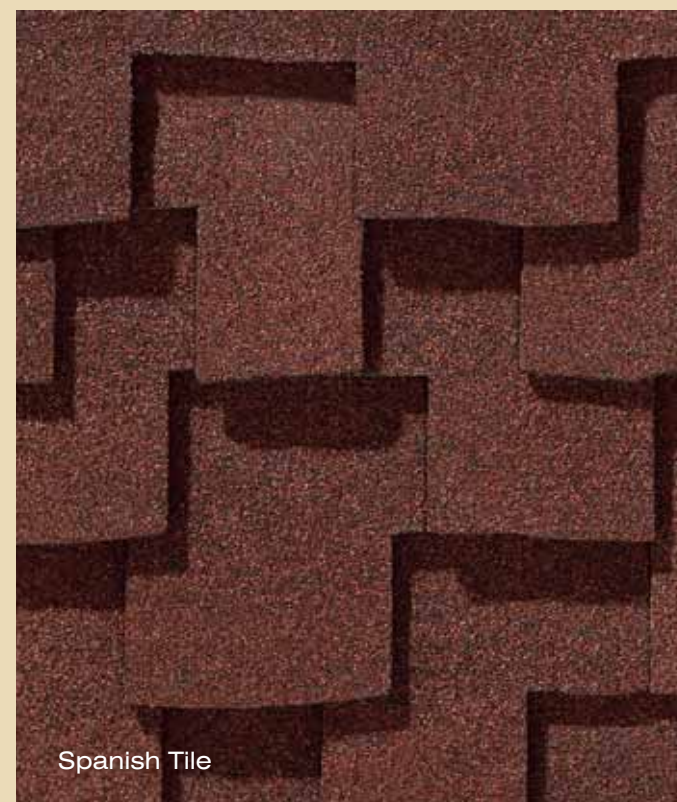

# PRESIDENTIAL SHAKE™ TL gallery

From light, inviting earth tones  
to darker, bolder hues

Country Gray

Platinum

Aged Bark

Autumn Blend

Yosemite

Spanish Tile