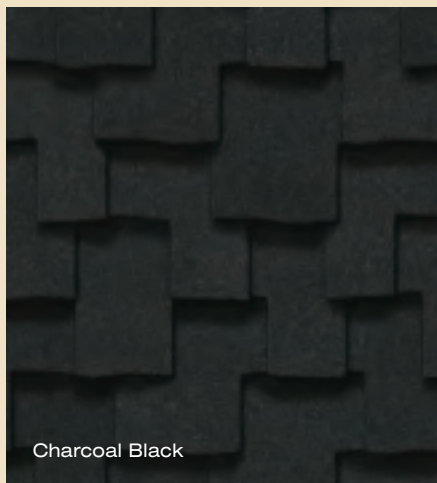

See actual warranty for specific details and limitations.

PRESIDENTIAL SHAKE™ TL

color palette

PRESIDENTIAL SHAKE™ TL gallery

Chestnut

Weathered Wood

Aged Bark

Shadow Gray