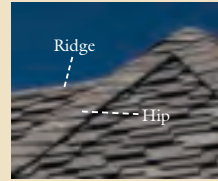

long-term protection