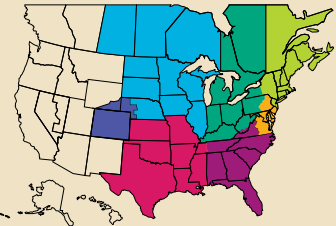

Lifetime limited transferable warranty, including 10-year SureStart™ protection, is applicable only in the United States, its territories and Canada; for products sold outside these areas, please refer to the International Warranty for specific details and limitations.

NOTE: Due to limitations of printing reproduction, CertainTeed can not guarantee the identical match of the actual product color to the graphic representations throughout this publication.

Printed on FSC certified paper

ASK ABOUT OUR OTHER CERTAINTEED PRODUCTS AND SYSTEMS:

EXTERIOR: ROOFING • SIDING • WINDOWS • FENCE • DECKING • RAILING • TRIM • FOUNDATIONS • PIPE
INTERIOR: INSULATION • GYPSUM • CEILINGS

CertainTeed Corporation
P.O. Box 860
Valley Forge, PA 19482

Professional: 800-233-8990
Consumer: 800-782-8777
www.certainteed.com

CertainTeed