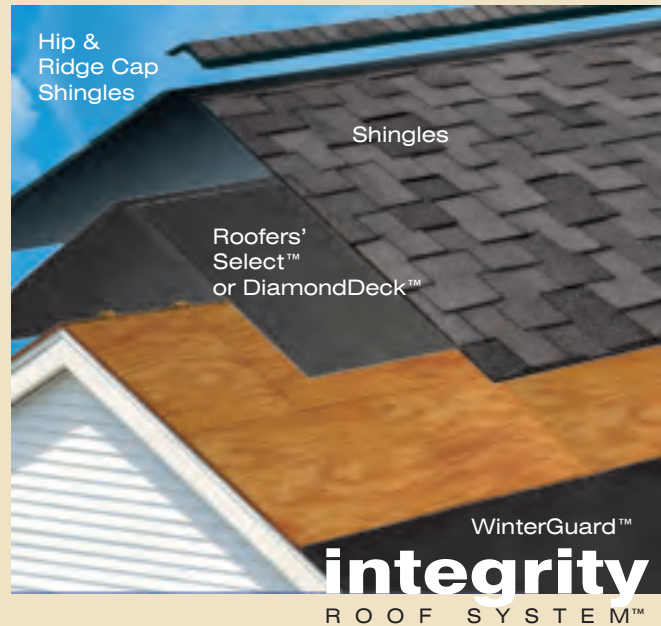

for the home of a lifetime

CertainTeed building products wrap your home in quality - blending performance, energy efficiency, durability and style.

Ask for quality CertainTeed products for all your building and remodeling needs. The choice you make is for the home of a lifetime.

- Roofing
- Siding
- Insulation
- Fence
- Decking
- Railing
- Foundations
- Pipe
- Windows
- Trim
- Gypsum
- Ceilings

WinterGuard™

Waterproofing underlayment prevents leaks caused by ice dams and wind-driven rain in the vulnerable areas.

Roofers' Select™ or DiamondDeck™

High-performance underlayment is a secondary barrier against leaks for the entire roof.

Shingles and Accessories

High-quality shingles are covered by one of the best warranties in the business. Accessory products - starter course, and hip and ridge cap shingles - complete your roof from start to finish.

Ventilation

Proper attic ventilation improves air circulation. Air Vent, Inc. ventilation products are recommended for use in connection with the Integrity Roof System.

Enjoy the extra confidence of SureStart™ Protection

Your Presidential Shake TL warranty is strong on its own. But, you also get the added confidence of SureStart protection. That simply means if any problem due to a manufacturing defect occurs during the SureStart period, call us. Upon inspection, we'll cover labor and material replacement costs at 100%.