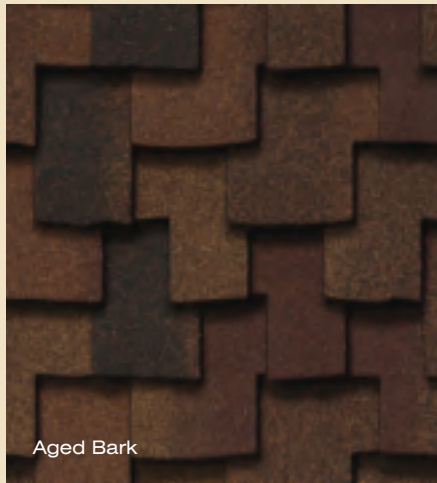

See actual warranty for specific details and limitations.

PRESIDENTIAL SHAKE™ TL

color palette

PRESIDENTIAL SHAKE™ TL gallery

Chestnut

Weathered Wood

Aged Bark

Shadow Gray