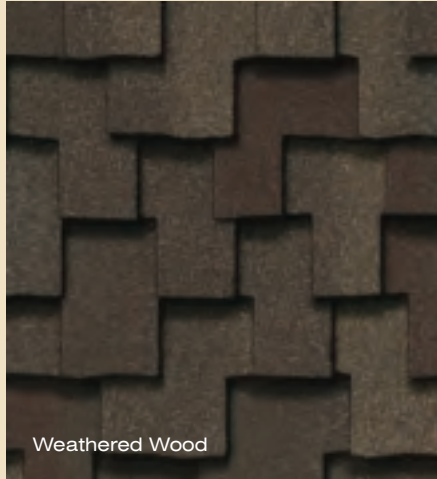

PRESIDENTIAL SHAKE™ TL

color palette