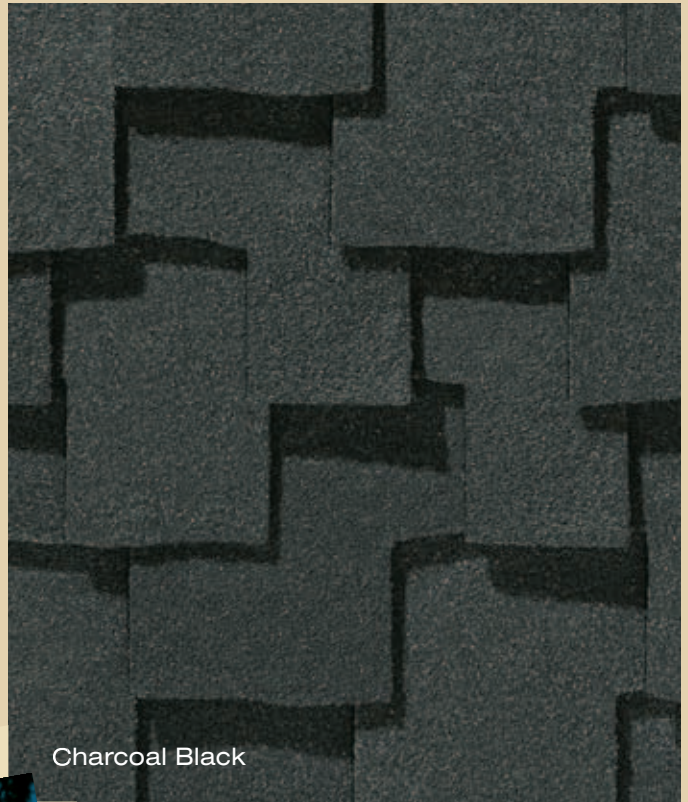

**From light, inviting earth tones
to darker, bolder hues**

Shown in
Aged Bark

**Color your home...virtually.
Log on to www.certainteed.com/colorview**

PRESIDENTIAL SHAKE™ gallery

Autumn Blend

Charcoal Black

Shown in
Charcoal Black

**Color your home...virtually.
Log on to www.certainteed.com/colorview**

not sure which color to pick?

CHECK OUT CERTAINTEED'S COLORVIEW.™

ColorView™ is CertainTeed's interactive tool to help you visualize product style and color options. Using it is easy. Just go to www.certainteed.com/colorview.