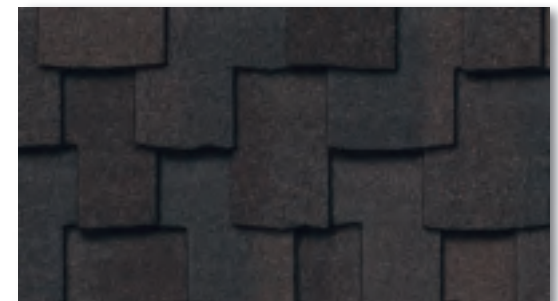

Roofs are big. Color is important. Choose wisely.

1. **Think big**—View a full-sized shingle, not just a swatch or sample.
2. **Be real**—Look at actual houses where the house/roof color combinations are similar to what you're considering.
3. **Watch the light**—As you look, notice how colors appear under changing light conditions and at various times of day.
4. **Consider the pitch**—Look for roofs with a similar pitch to your own. A roof's pitch affects the way you see its color.
5. **Ask your contractor**—They might be able to point you to a home where they've installed a roof of your style and color.

Shown in Shadow Gray

Autumn Blend

Aged Bark

Charcoal Black

Shadow Gray

Weathered Wood

Chestnut