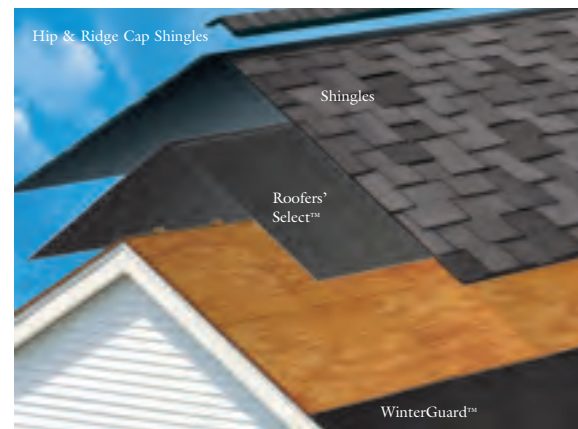

Integrity Roof System.™
Give your home the best protection.

WinterGuard™
Waterproofing underlayment prevents leaks caused by ice dams and wind-driven rain in vulnerable areas.

Roofers' Select™
High-performance underlayment is a secondary barrier against leaks for the entire roof.

Shingles and Accessories
High-quality shingles are covered by one of the best warranties in the business. Accessory products—starter course, and hip and ridge cap shingles—complete your roof from start to finish.

Ventilation
Proper attic ventilation improves air circulation. Air Vent, Inc. ventilation products are recommended for use in connection with the Integrity Roof System™.

Specifications

- Two-piece laminated fiber glass base construction
- 355 lbs. per square
- UL Class A fire resistance rating
- UL certified to meet ASTM D3462
- UL certified to meet ASTM D3018 Type I
- ASTM D3161, Class F, 110 mph wind resistance
- Miami-Dade Product Control Acceptance
- Conforms to CSA standard A123.5

For U.S. building code compliance, see product specification sheets.

Warranty*

- Lifetime limited transferable warranty against manufacturing defects on residential applications
- 50-year limited transferable warranty against manufacturing defects on group-owned or commercial applications
- 15-year StreakFighter™ warranty
- 10-year SureStart™ protection
- 10-year 110 mph wind-resistance warranty

*See actual warranty for specific details and limitations.

Lifetime limited transferable warranty, including 10-year SureStart™ protection, is applicable only in the United States, its territories and Canada; for products sold outside these areas, please refer to the International Warranty for specific details and limitations.

NOTE: Due to limitations of printing reproduction, CertainTeed can not guarantee the identical match of the actual product color to the graphic representations throughout this publication.