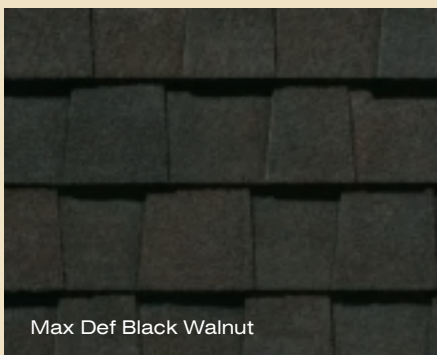

LANDMARK™ TL

color palette