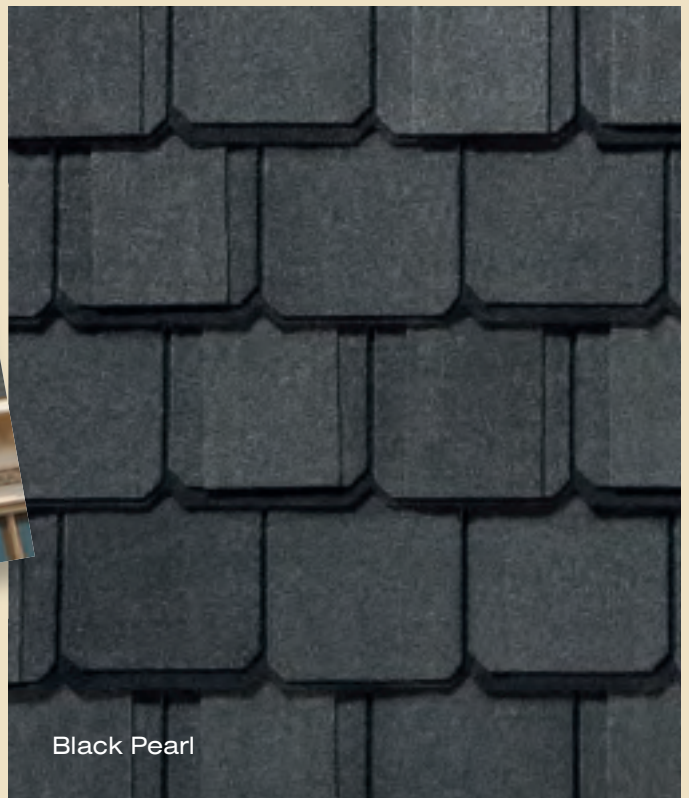

**Color your home...virtually.
Log on to www.certainteed.com/colorview**

GRANDMANOR™ gallery

Georgian Brick

Sherwood Forest

Shown in
Black Pearl

**Bold colors
for a more
dramatic appeal**

Black Pearl

**Color your home...virtually.
Log on to www.certainteed.com/colorview**