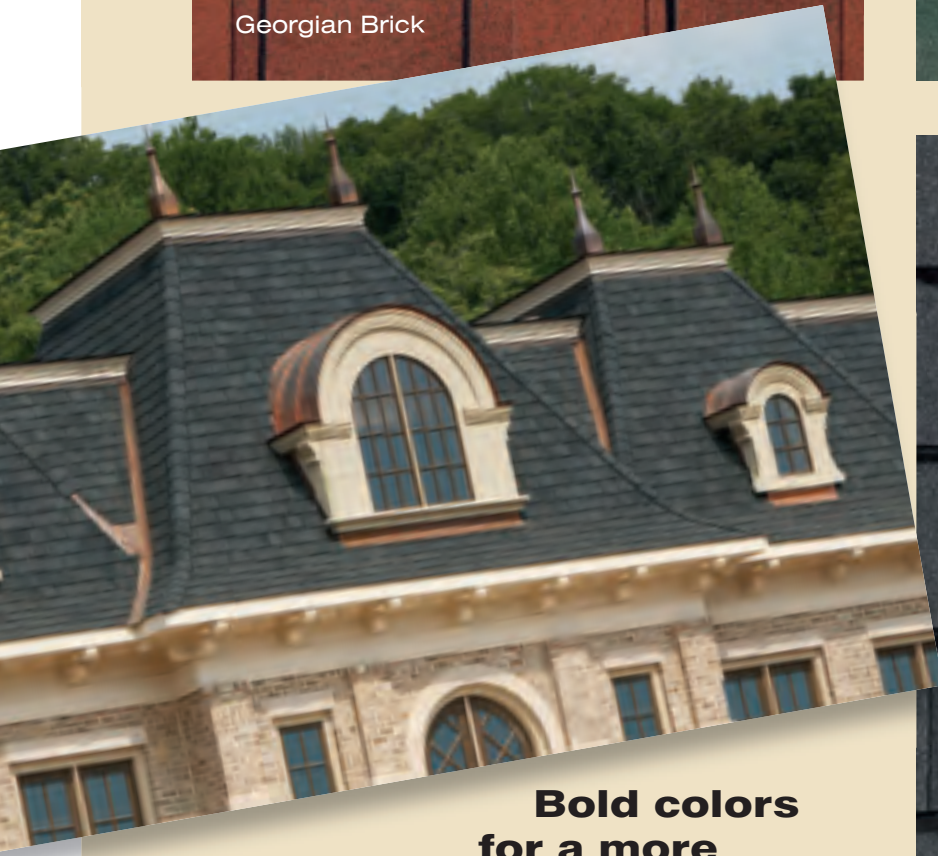

See actual warranty for specific details and limitations.

GRANDMANOR™ color palette

GRANDMANOR™ gallery

**Light, inviting earthtones
for a subtle look**

Colonial Slate

Stonegate Gray

Brownstone

Shown in
Stonegate Gray

**Color your home...virtually.
Log on to www.certainteed.com/colorview**

GRANDMANOR™ gallery

Georgian Brick

Sherwood Forest

Shown in
Black Pearl

**Bold colors
for a more
dramatic appeal**

Black Pearl

**Color your home...virtually.
Log on to www.certainteed.com/colorview**