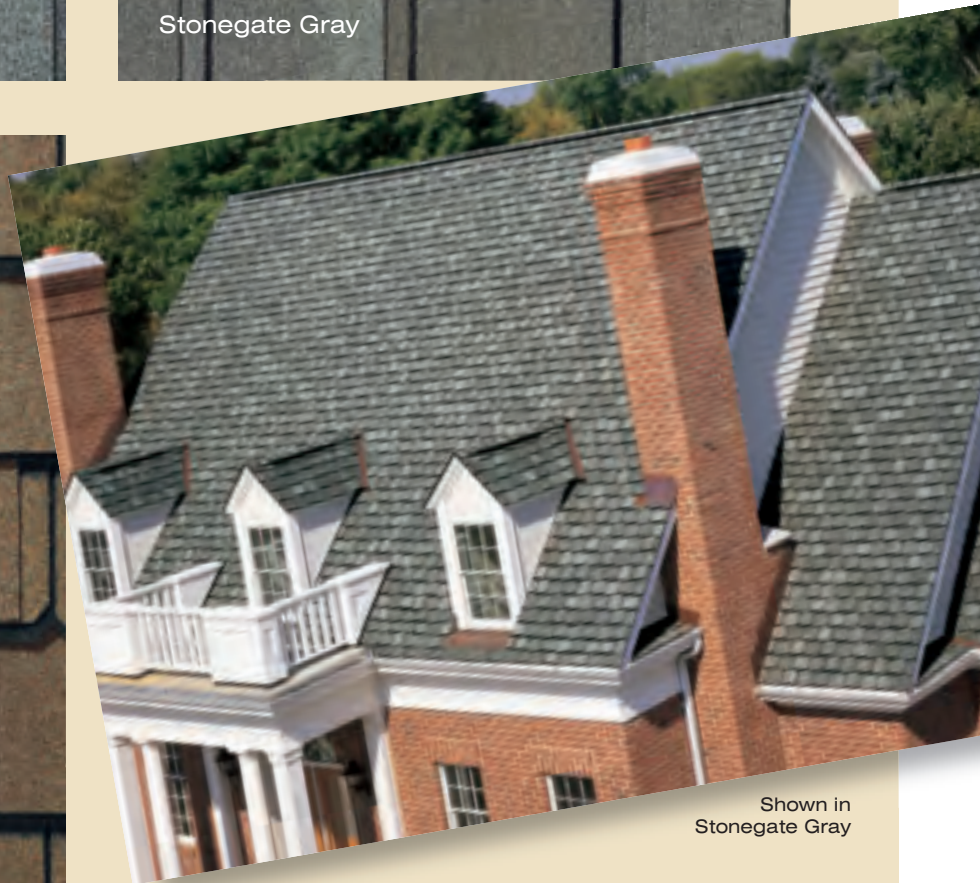

See actual warranty for specific details and limitations.

GRANDMANOR™ color palette

GRANDMANOR™ gallery

**Light, inviting earthtones
for a subtle look**

Colonial Slate

Stonegate Gray

Brownstone

Shown in
Stonegate Gray

**Color your home...virtually.
Log on to www.certainteed.com/colorview**

GRANDMANOR™ gallery

Georgian Brick

Sherwood Forest

Shown in
Black Pearl

**Bold colors
for a more
dramatic appeal**

Black Pearl

**Color your home...virtually.
Log on to www.certainteed.com/colorview**