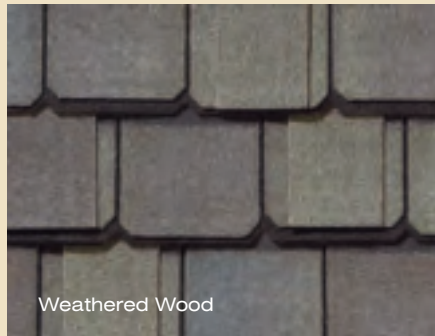

See actual warranty for specific details and limitations.

GRANDMANOR™ color palette

GRANDMANOR™ gallery

**Light, inviting earthtones
for a subtle look**

Colonial Slate

Stonegate Gray

Brownstone

Shown in
Stonegate Gray