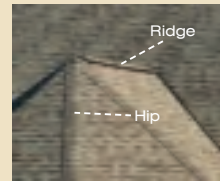

long-term protection

Color Companion Products™

With CertainTeed Flintlastic® SA, you can coordinate flat roof areas like carports, canopies and porches with your main roof. Flintlastic SA is a self-adhering low slope roofing product available in eight colors that match some of the most popular CertainTeed shingles. Ask your contractor for more information.

NOTE: Due to limitations of printing reproduction, CertainTeed can not guarantee the identical match of the actual product color to the graphic representations throughout this publication.