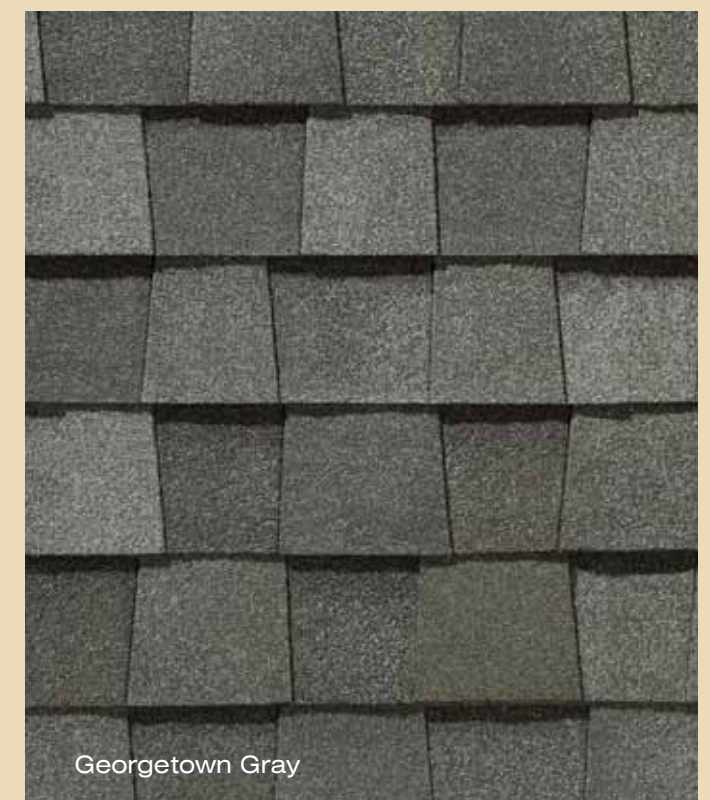

LANDMARK™ & LANDMARK™ PLUS gallery

Classic shades of gray

peace
of mind
...guaranteed

warranty

- 30-year (Landmark) or 40-year (Landmark Plus) limited transferable warranty against manufacturing defects
- 10-year StreakFighter™ warranty
- 5-year SureStart™ protection
- 5-year 70 mph (Landmark) or 80 mph (Landmark Plus) wind-resistance warranty
- Wind warranty upgrades available. Landmark to 110 mph and Landmark Plus to 130 mph. CertainTeed starter and CertainTeed hip and ridge required

See actual warranty for specific details and limitations.