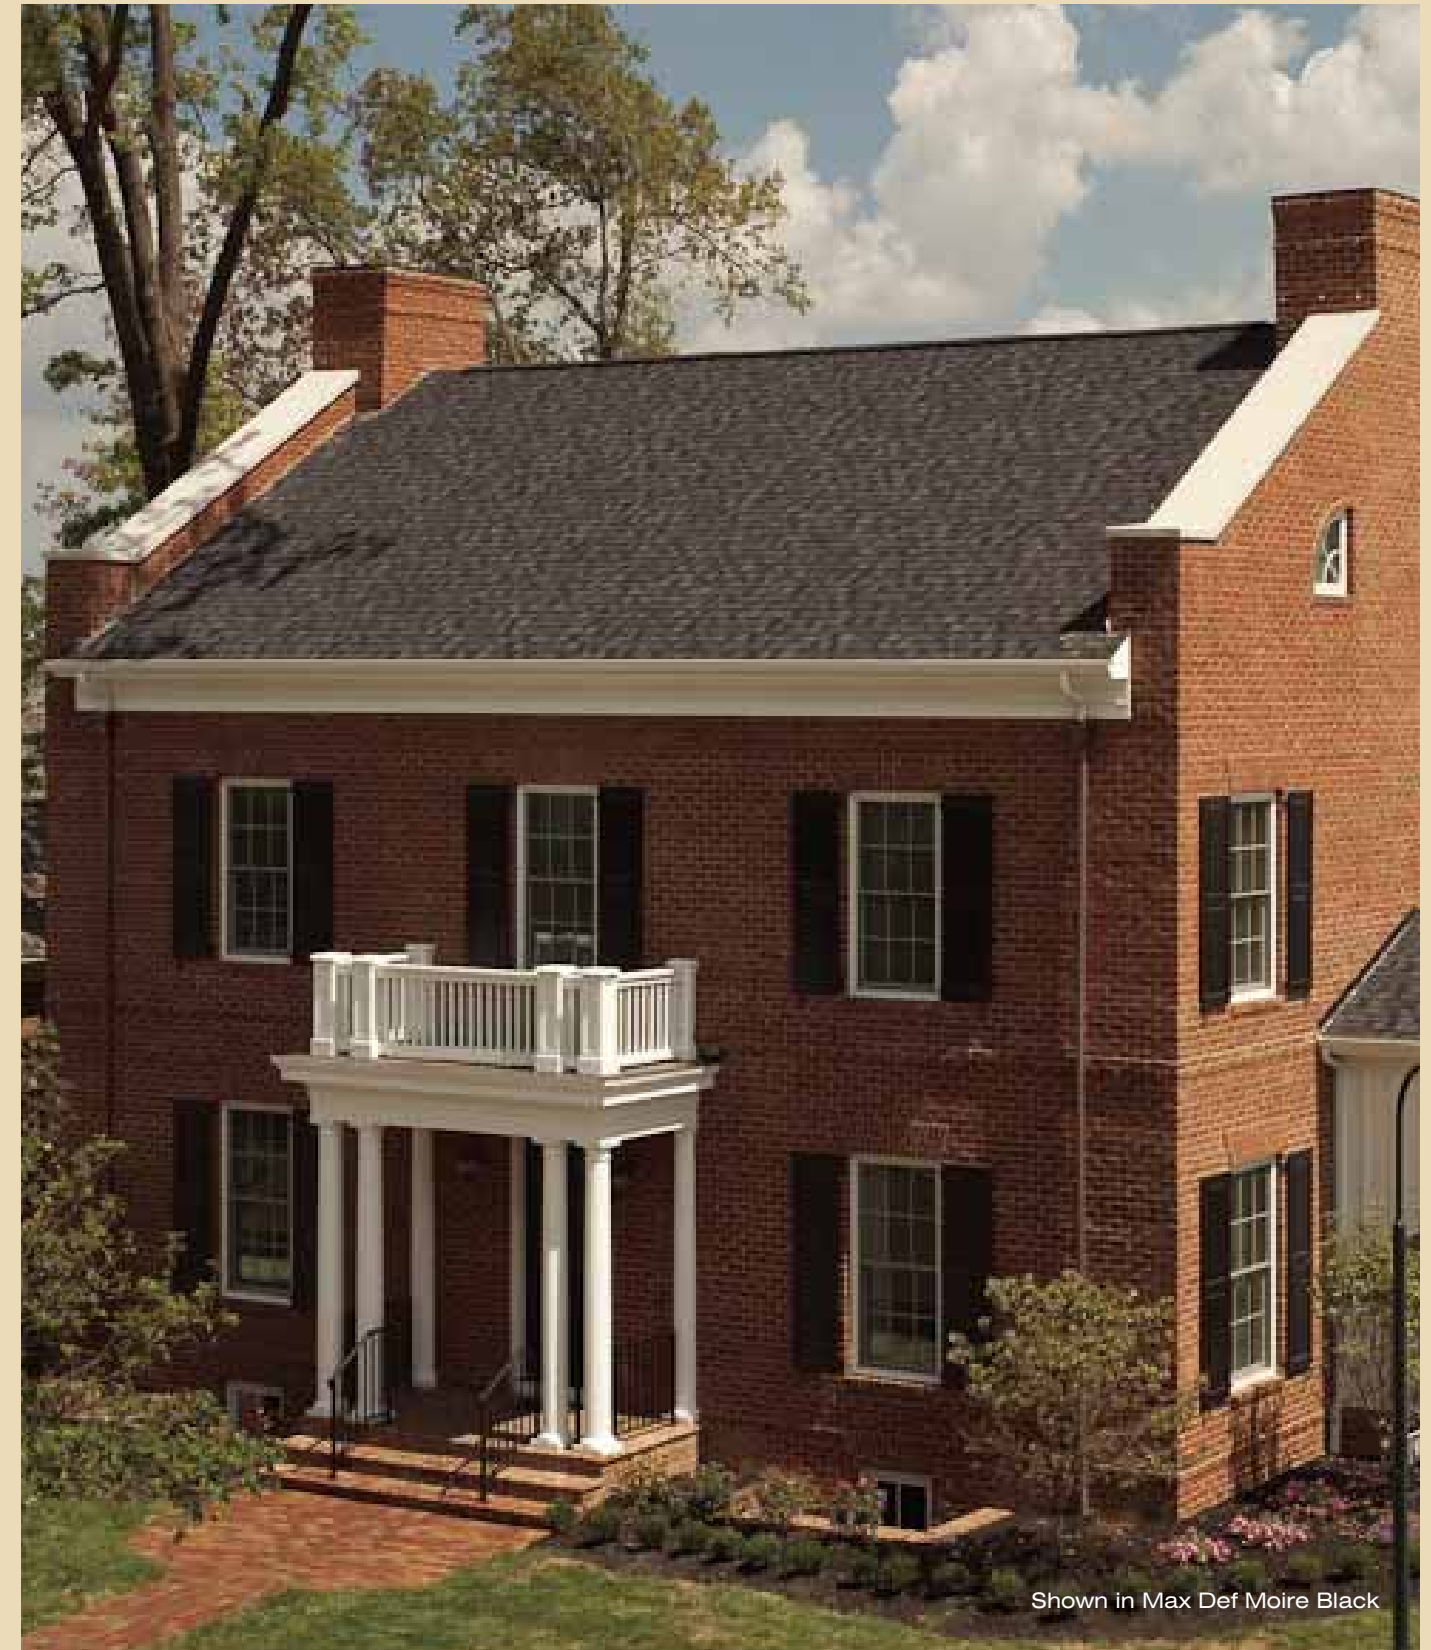

Shown in Max Def Moire Black

**Color your home...virtually.
Log on to www.certainteed.com/colorview**