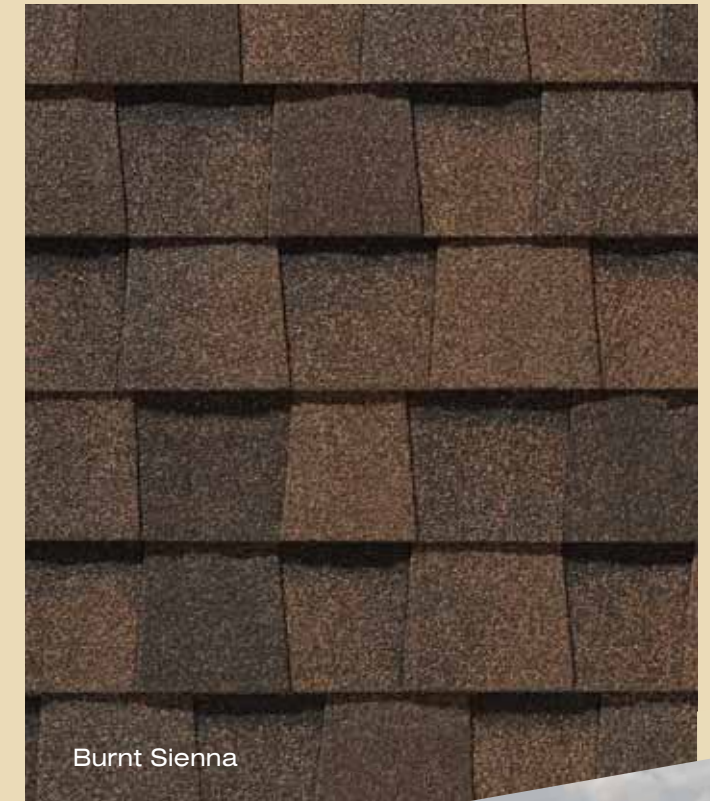

LANDMARK™ & LANDMARK™ PLUS gallery

Dimensional earthtones

Shown in
Weathered Wood

Color your home...virtually.
Log on to www.certainteed.com/colorview