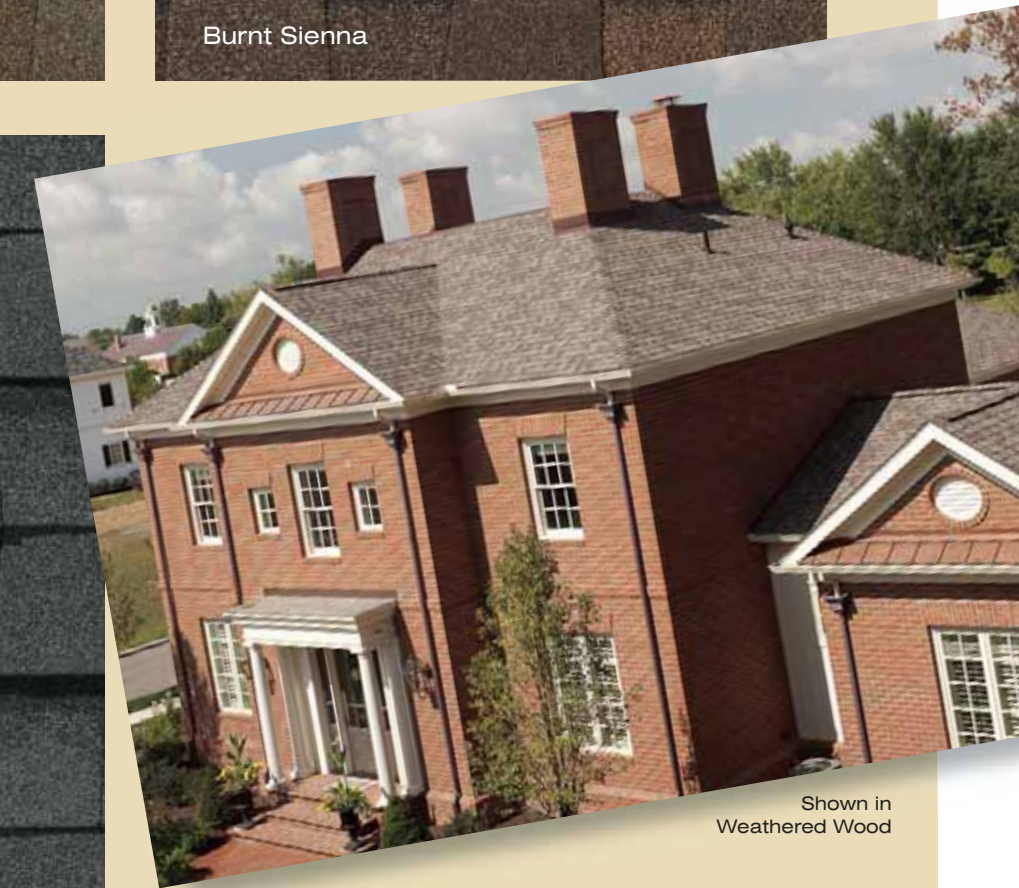

LANDMARK™ & LANDMARK™ PLUS gallery

Dimensional earthtones

Shown in
Weathered Wood

Color your home...virtually.
Log on to www.certainteed.com/colorview