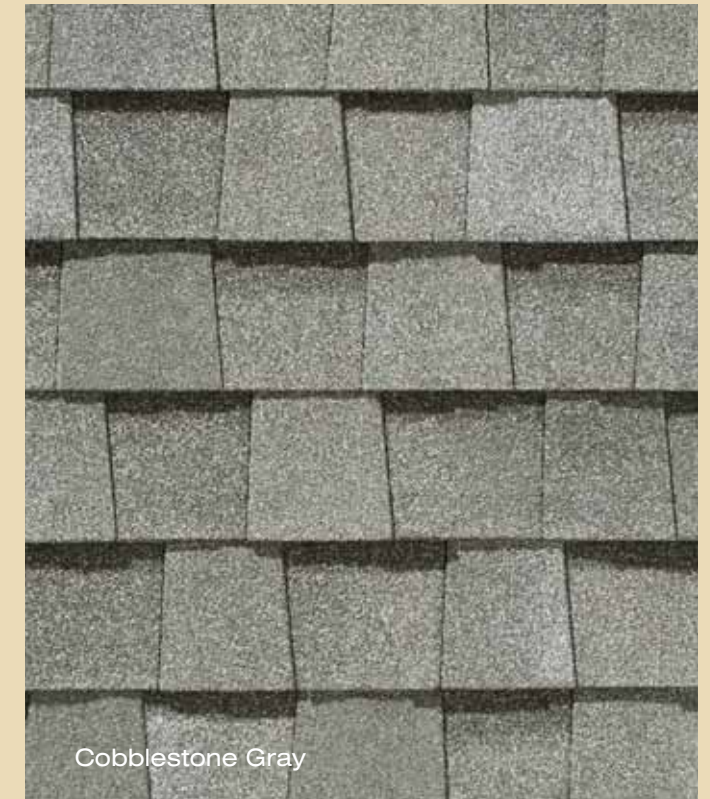

LANDMARK™ & LANDMARK™ PLUS gallery

Classic shades of gray

peace
of mind
...guaranteed

warranty

- 30-year (Landmark) or 40-year (Landmark Plus) limited transferable warranty against manufacturing defects
- 10-year StreakFighter™ warranty
- 5-year SureStart™ protection
- 5-year 70 mph (Landmark) or 80 mph (Landmark Plus) wind-resistance warranty
- Wind warranty upgrades available. Landmark to 110 mph and Landmark Plus to 130 mph. CertainTeed starter and CertainTeed hip and ridge required

See actual warranty for specific details and limitations.