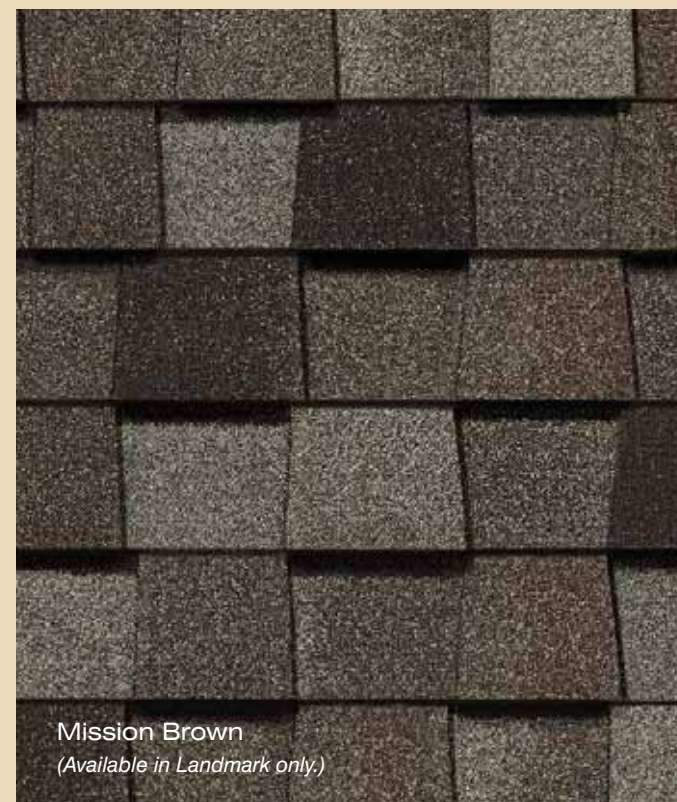

LANDMARK™ & LANDMARK™ PLUS gallery

Dimensional earthtones

Shown in
Weathered Wood

Color your home...virtually.
Log on to www.certainteed.com/colorview