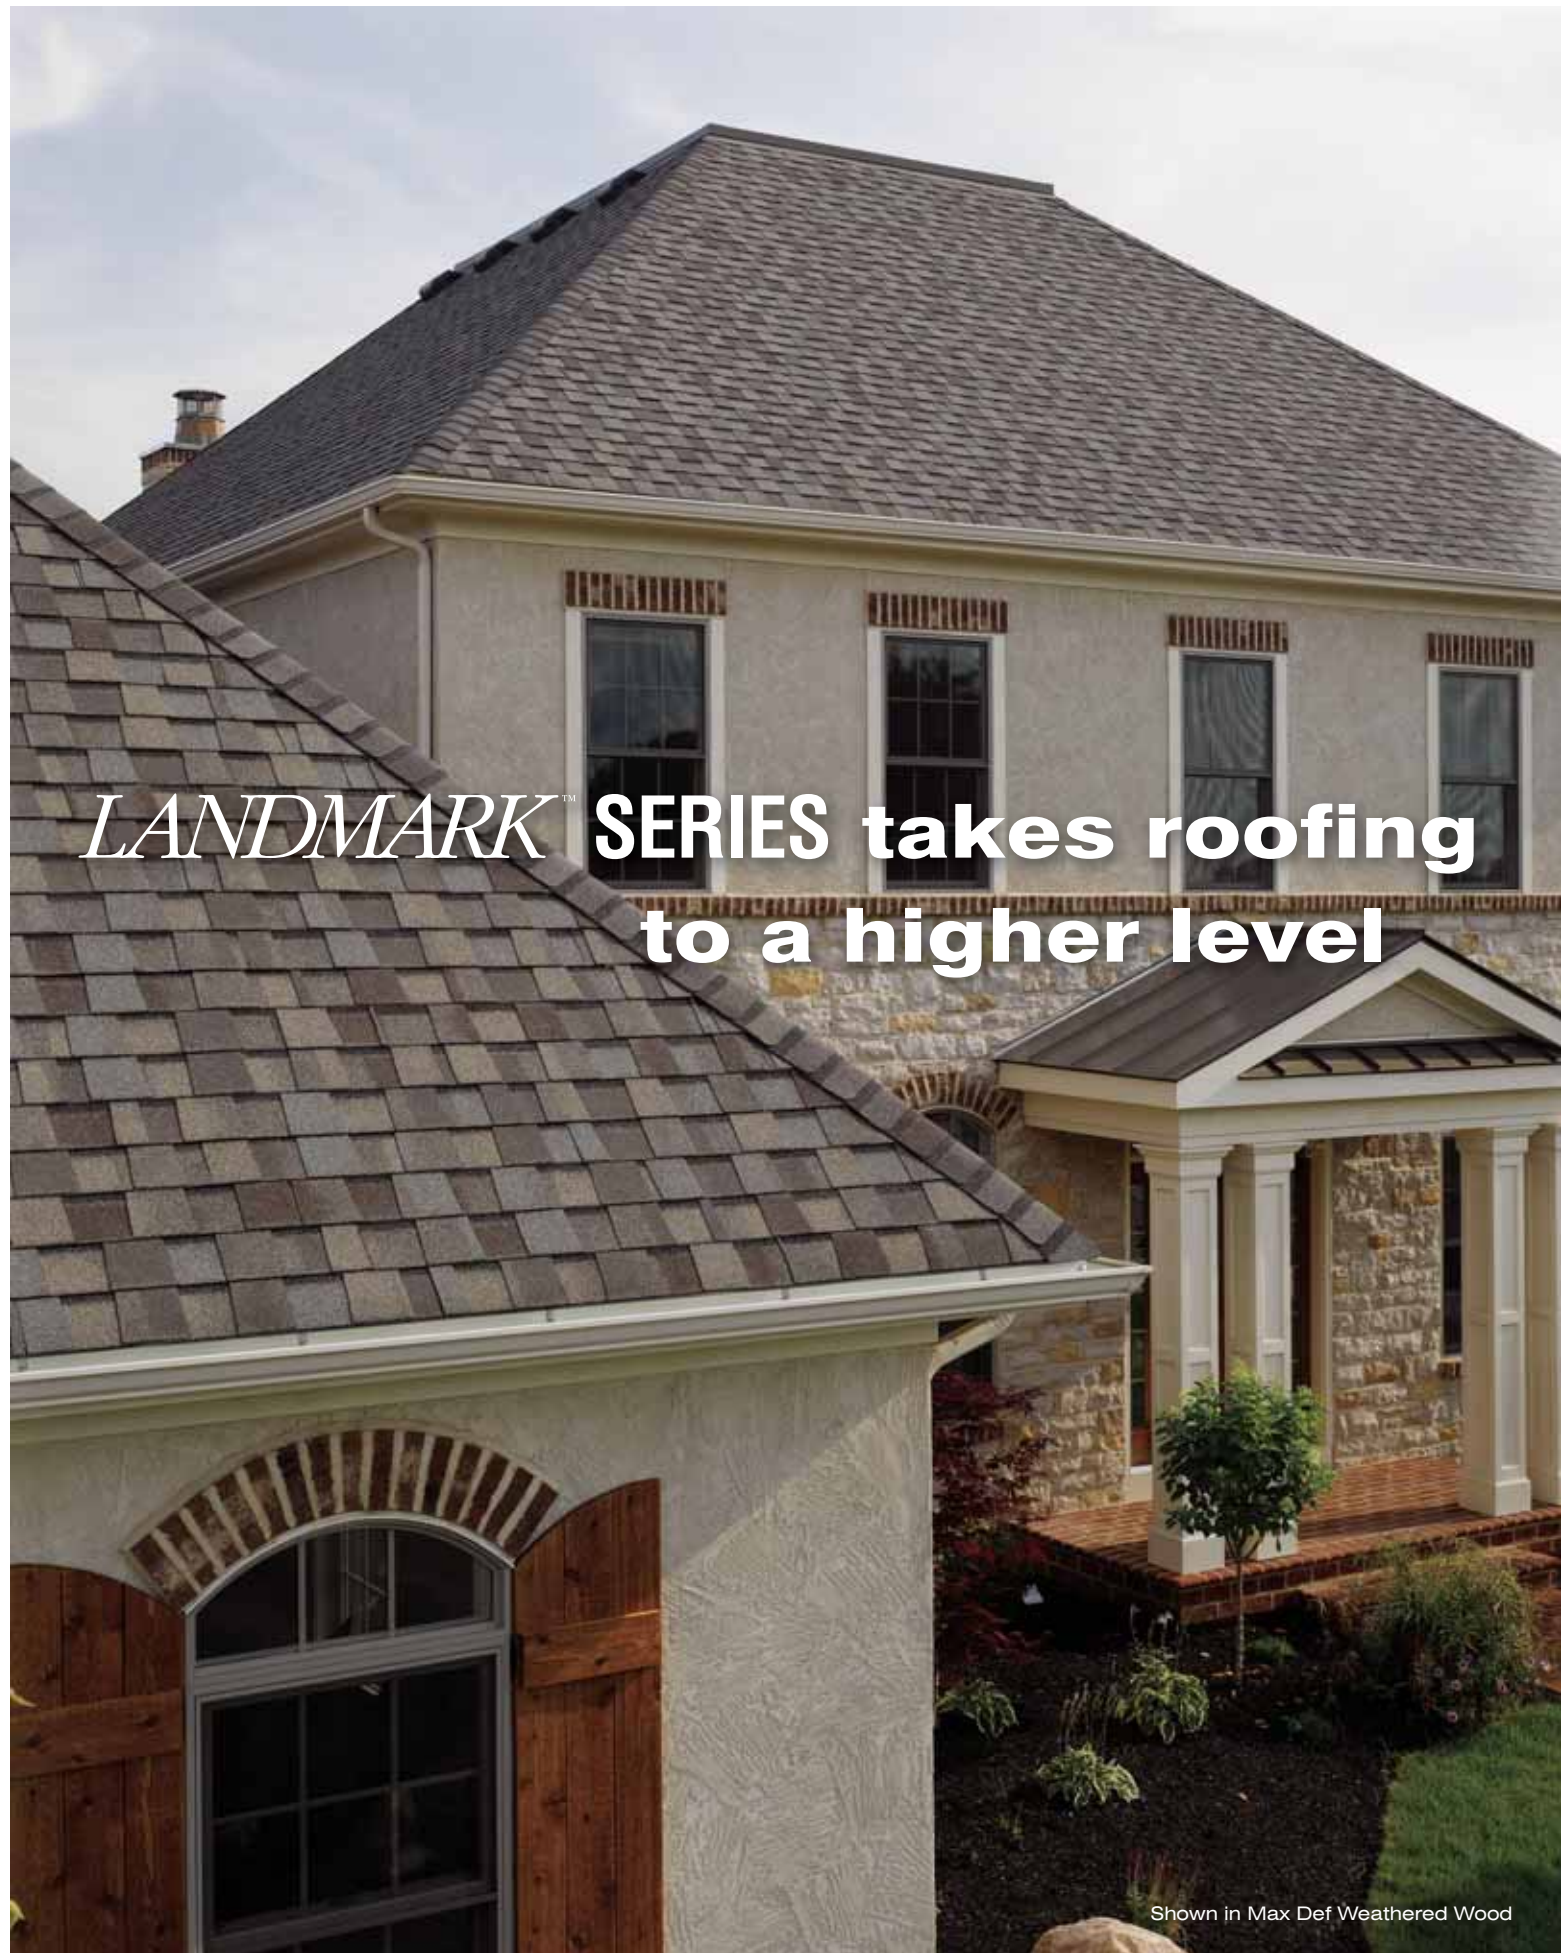

CertainTeed

LANDMARK™ SERIES

Designer Shingles

Shown in Max Def Weathered Wood

CertainTeed
SAINT-GOBAIN

LANDMARK™ SERIES takes roofing to a higher level

Shown in Max Def Weathered Wood

SO MUCH DEPENDS ON YOUR ROOF.

What's under your roof? What's your roof protecting?

Your family. Your possessions. The integrity of your house. All under one roof. All protected by the same investment.

When you choose Landmark™ Series Shingles, you make the decision that assures the beauty, durability and security of your home for generations.

Landmark Series takes roofing to a higher level. It's engineered to outperform ordinary roofing in every category, keeping you comfortable, your home protected, and your peace-of-mind intact for years to come with a transferable warranty that's a leader in the industry.