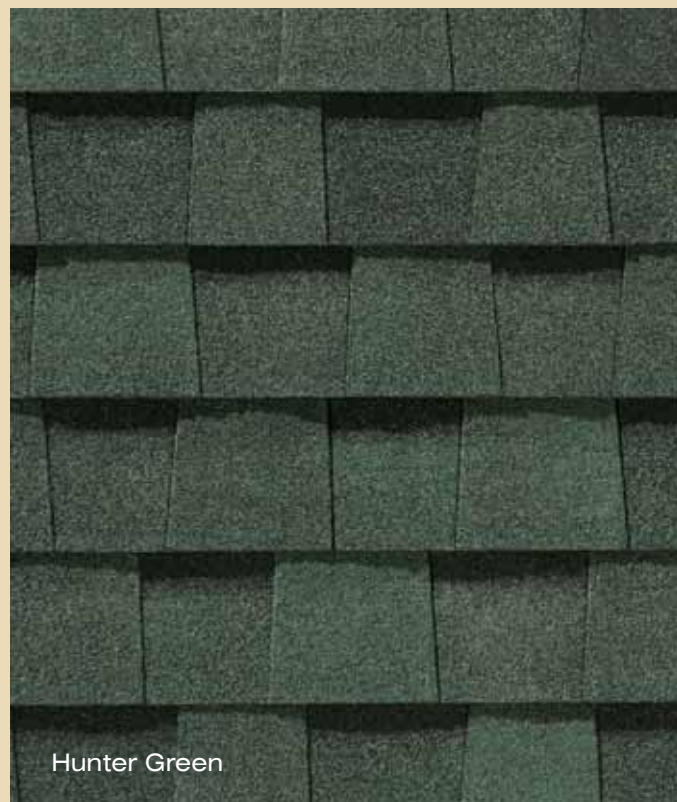

LANDMARK™ & LANDMARK™ PLUS gallery

Dimensional earthtones

Shown in
Weathered Wood

Color your home...virtually.
Log on to www.certainteed.com/colorview