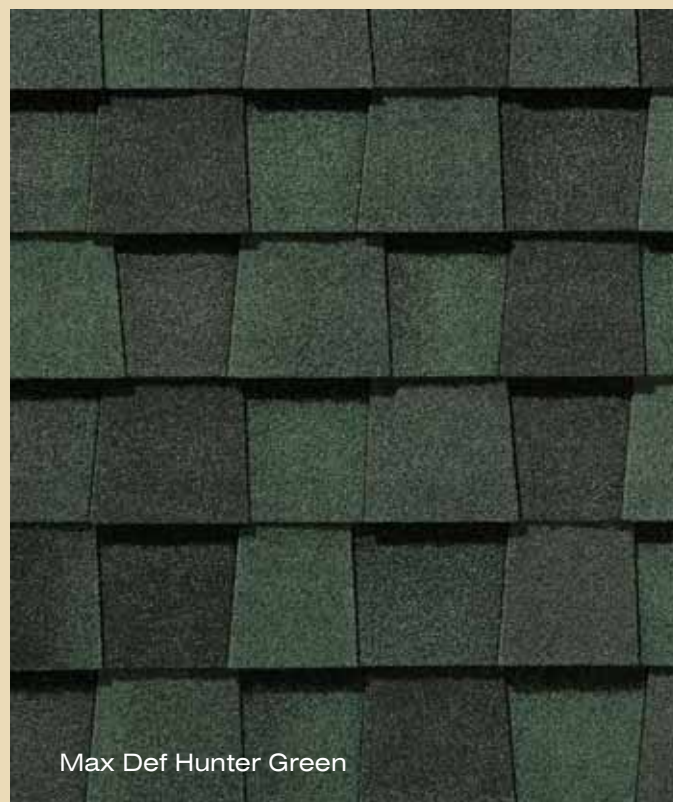

Max Def Heather Blend

Max Def Moire Black

Max Def Hunter Green