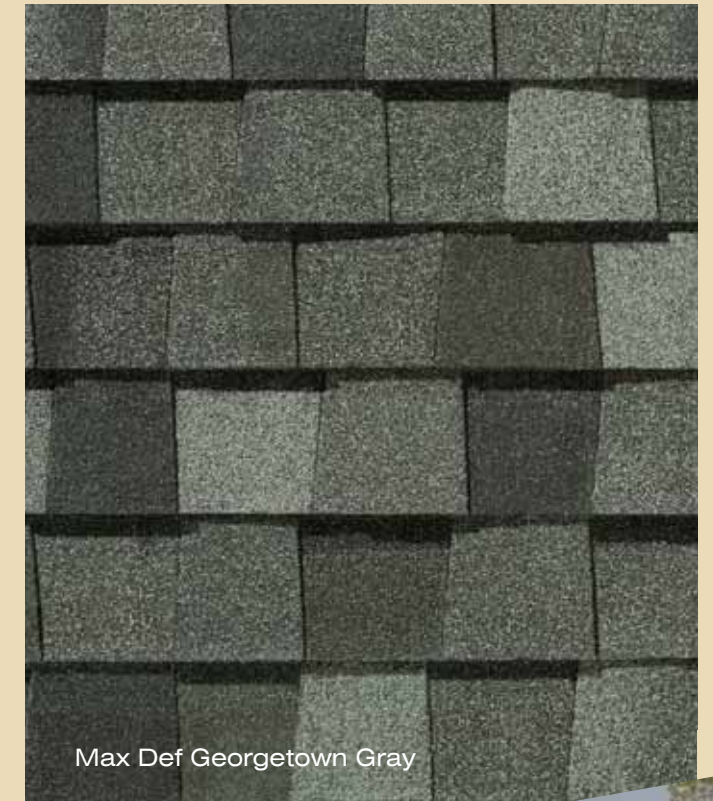

See actual warranty for specific details and limitations.

LANDMARK™ PREMIUM gallery

Light, inviting earthtones
for a subtle look

Silver Birch

Max Def Cobblestone Gray

Max Def Colonial Slate

Max Def Georgetown Gray