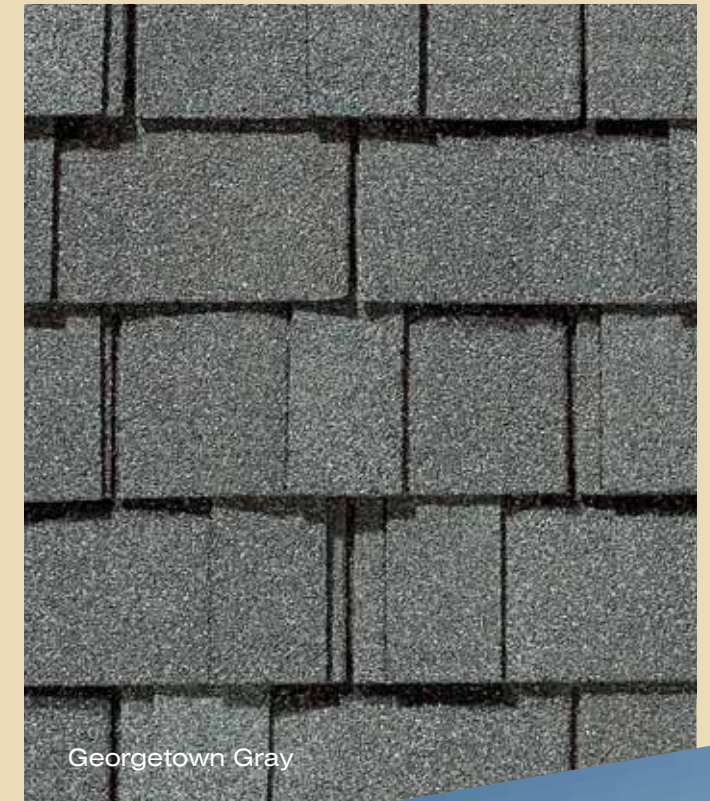

**See actual warranty for specific details and limitations.*

warm like wood
smooth like slate

Shown in Weathered Wood

INDEPENDENCE™ color palette

INDEPENDENCE™ gallery

Classic shades of gray

Color your home...virtually.
Log on to www.certainteed.com/colorview