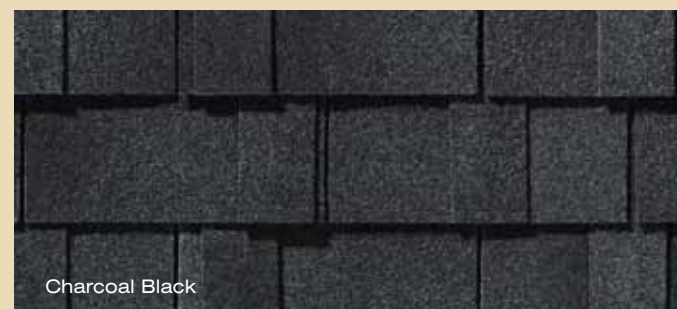

And to ensure its longevity, a special formulation of embedded copper granules is warranted to protect your roof for a full 10 years against the streaking and discoloration that can be caused by airborne algae.*

**See actual warranty for specific details and limitations.*

warm like wood
smooth like slate

Shown in Weathered Wood

INDEPENDENCE™ color palette

INDEPENDENCE™ gallery

Classic shades of gray

Color your home...virtually.
Log on to www.certainteed.com/colorview

INDEPENDENCE™ gallery

**Bolder, darker tones
adding drama to your roof**

Hamilton Blue

Weathered Wood

Heather Blend

Cottage Red

Hunter Green

Burnt Sienna