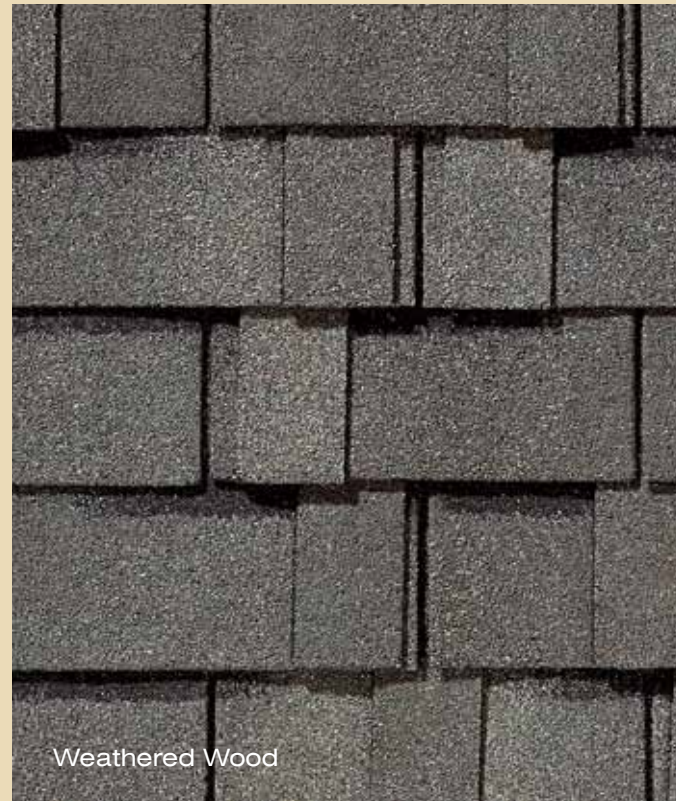

INDEPENDENCE™ gallery

**Bolder, darker tones
adding drama to your roof**

**Color your home...virtually.
Log on to www.certainteed.com/colorview**