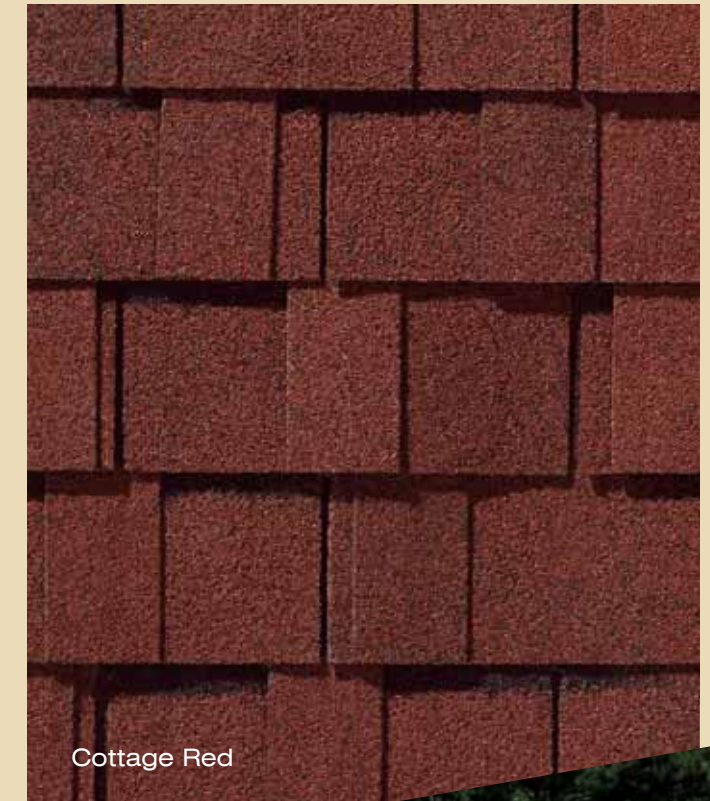

INDEPENDENCE™ gallery

**Bolder, darker tones
adding drama to your roof**

Hamilton Blue

Weathered Wood

Heather Blend

Cottage Red

Hunter Green

Burnt Sienna

Charcoal Black

Shown in
Hamilton Blue

**Color your home...virtually.
Log on to www.certainteed.com/colorview**

easy selection

What's behind our #1 rating?

Builders and remodelers across America know certain things to be true of CertainTeed. For starters, we've been in the roofing business for over 100 years. We have thousands of satisfied homeowners. The process of building that satisfaction begins the moment you turn to us.