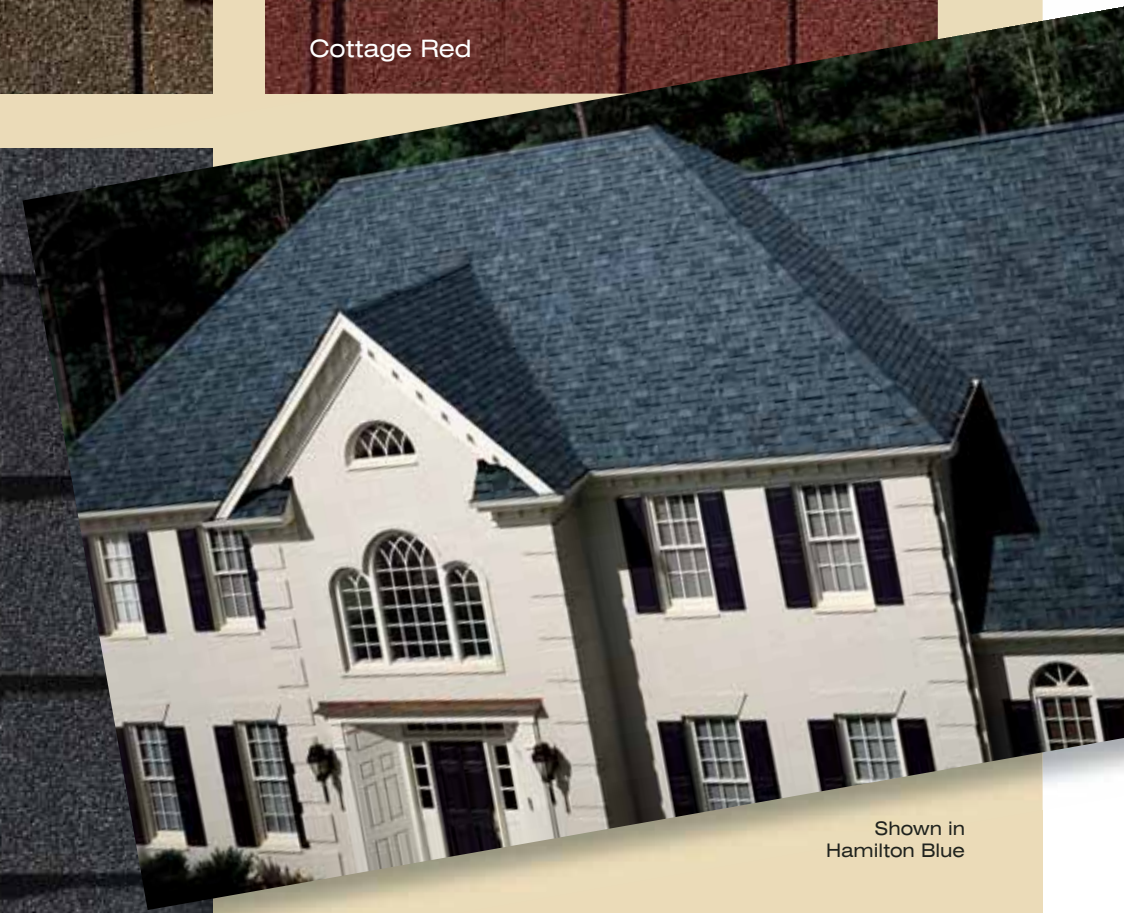

Cottage Red

Shown in
Hamilton Blue

**Color your home...virtually.
Log on to www.certainteed.com/colorview**