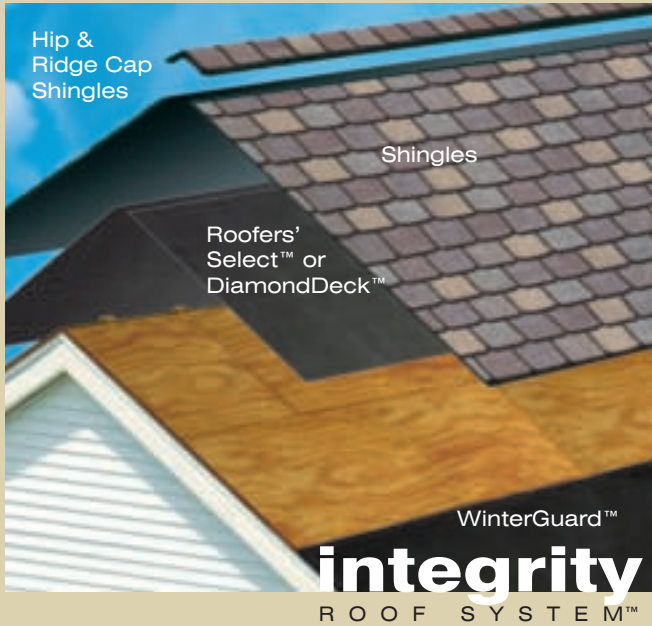

WinterGuard™

Waterproofing underlayment prevents leaks caused by ice dams and wind-driven rain in the vulnerable areas.

Roofers' Select™ or DiamondDeck™

High-performance underlayment is a secondary barrier against leaks for the entire roof.

Shingles and Accessories

High-quality shingles are covered by one of the best warranties in the business. Accessory products - starter course, and hip and ridge cap shingles - complete your roof from start to finish.

Ventilation

Proper attic ventilation improves air circulation. Air Vent, Inc. ventilation products are recommended for use in connection with the Integrity Roof System.

Enjoy the extra confidence of SureStart™ Protection

Your Highland Slate warranty is strong on its own. But, you also get the added confidence of SureStart protection. That simply means if any problem due to a manufacturing defect occurs during the SureStart period, call us. Upon inspection, we'll cover labor and material replacement costs at 100%.

tips for selecting a roof

1. Think big – View a full-sized shingle, not just a swatch or sample.
2. Be real – Look at actual houses where the house and roof color combinations are similar to what you're considering.
3. Watch the light – As you look, notice how colors appear under changing light conditions and at various times of day.
4. Consider the pitch – Look for roofs with a similar pitch to your own. A roof's pitch affects the way you see its color.
5. Ask your contractor – They might be able to point you to a home where they've installed a roof of your style and color.